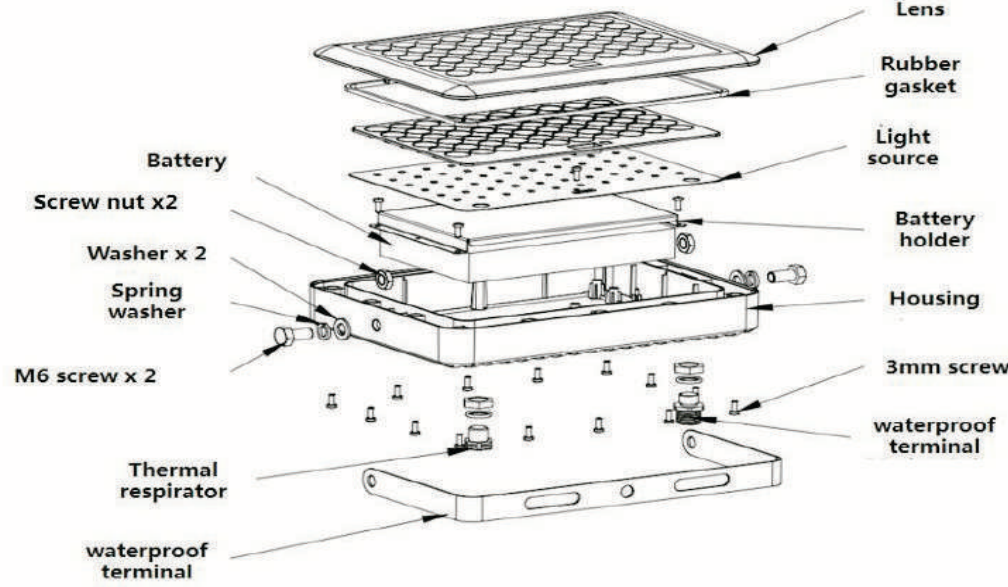

SOLAR PROJKTÖR REMOTE KONTROL (KUMANDALI) SOLAR PANEL IP65

Armatürlerde
SIFIR LİTYUM PİL
kullanılmıştır.