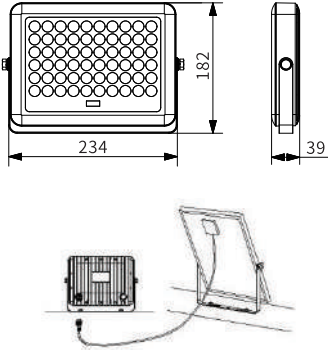

SOLAR PROJKTÖR REMOTE KONTROL (KUMANDALI) SOLAR PANEL IP65

Armatürlerde
SIFIR LİTYUM PİL
kullanılmıştır.

Ürün Kodu/Product Code	ZQ-AGZ-150W
Güç / Power	150W
Pil / Battery	3.2V 16 AH
Led / Chip	3030/60 PCS
Renk / Color	6500K
Solar Panel / Solar Panel	5V - 15W / 390*230*17mm
Yanma Süresi / Working Max	12 Saat
Şarj Süresi / Charging Max	4 - 6 Saat
Koli Miktarı / Pieces in Box	5

150W SOLAR

115.00 $

Ürün Kodu/Product Code	ZQ-AGZ-200W
Güç / Power	200W
Pil / Battery	3.2V 20 AH
Led / Chip	3030/60 PCS
Renk / Color	6500K
Solar Panel / Solar Panel	5V - 20W / 390*300*17mm
Yanma Süresi / Working Max	12 Saat
Şarj Süresi / Charging Max	4 - 6 Saat
Koli Miktarı / Pieces in Box	5

200W SOLAR

135.00 $

Ürün Kodu/Product Code	ZQ-AGZ-300W
Güç / Power	300W
Pil / Battery	3.2V 280 AH
Led / Chip	3030/126 PCS
Renk / Color	6500K
Solar Panel / Solar Panel	5V - 30W / 390*430*17mm
Yanma Süresi / Working Max	12 Saat
Şarj Süresi / Charging Max	4 - 6 Saat
Koli Miktarı / Pieces in Box	5

300W SOLAR

190.00 $