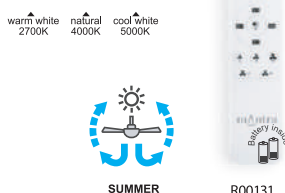

Difusor/Acrílico- Diffuser/Acrylic 220-240V~ 50/60Hz CRI≥ 80 Registered N° 015008809-0007