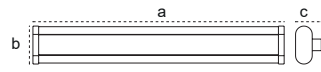

axbcm
2x9W : 650x100x70
20W : 1145x100x70

IP 20 4000K 6500K

Kod No	Özellikler	Koli Adedi	Fiyat
109541	20W 4000K LED	10	46,30 $
109542	2x9W 6500K LED Tube Lambalı	10	21,00 $